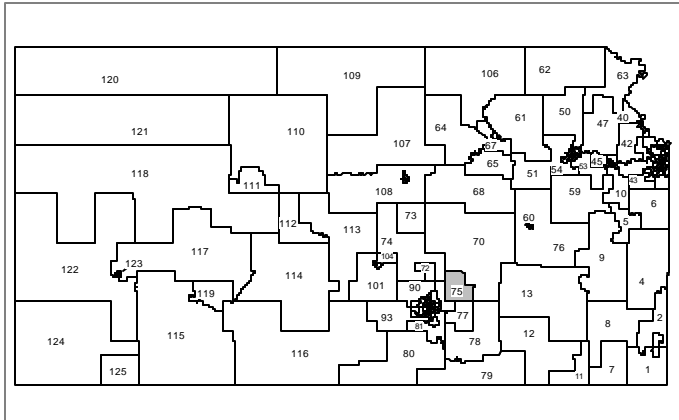

House District 75

Butler County: Cities: Benton, Potwin, Towanda, Whitewater and El Dorado (part);

Townships: Benton, El Dorado, Fairview, Milton, Murdock, Plum Grove, and Towanda

Legend

- District
- City & District Boundary
- County
- City Limits
- Highway
- Street