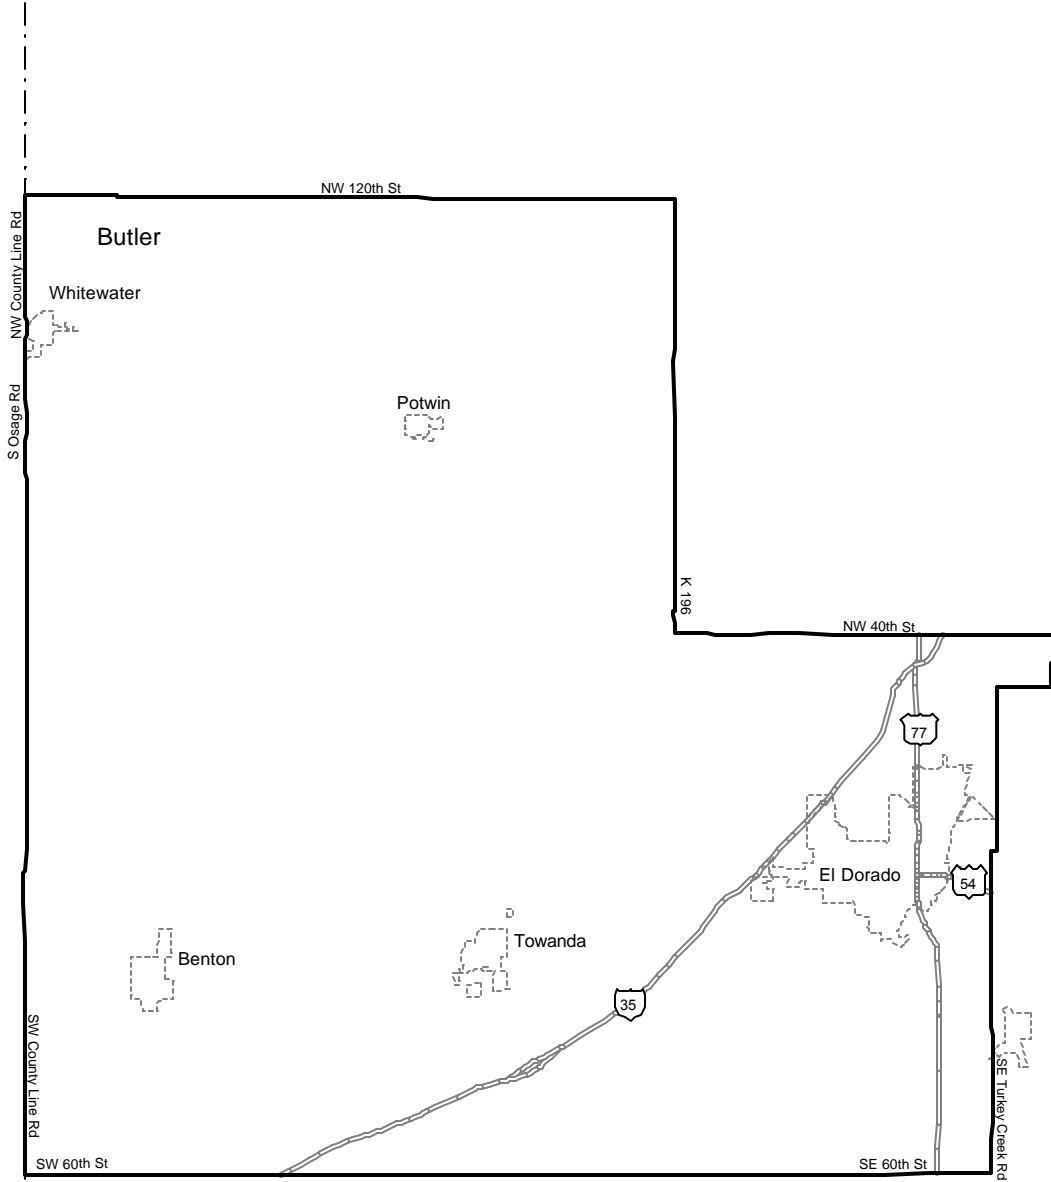

House District 75

Butler County: Cities: Benton, Potwin, Towanda, Whitewater and El Dorado (part);

Townships: Benton, El Dorado, Fairview, Milton, Murdock, Plum Grove, and Towanda

Legend

- District
- City & District Boundary
- County
- City Limits
- Highway
- Street